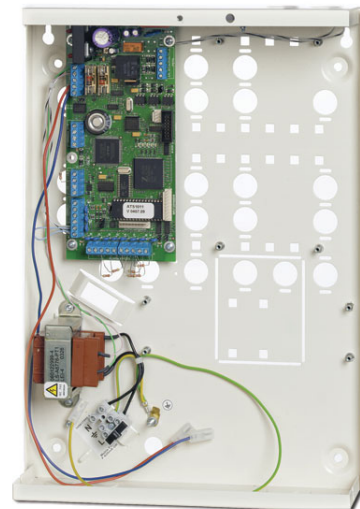

ATS1001	Integrated Alarm & Access Control Panel for up to 32 zones, 2 areas & 16 doors / Netherlands
ATS1002	Integrated Alarm & Access Control Panel for up to 32 zones, 2 areas & 16 doors / France NFA2P Type 1
ATS1003	Integrated Alarm & Access Control Panel for up to 32 zones, 2 areas & 16 doors / UK
ATS1005	Integrated Alarm & Access Control Panel for up to 32 zones, 2 areas & 16 doors / Norway
ATS1006	Integrated Alarm & Access Control Panel for up to 32 zones, 2 areas & 16 doors / Sweden
ATS1007	Integrated Alarm & Access Control Panel for up to 32 zones, 2 areas & 16 doors / Denmark
ATS1009	Integrated Alarm & Access Control Panel for up to 32 zones, 2 areas & 16 doors / Spain
ATS1010	Integrated Alarm & Access Control Panel for up to 32 zones, 2 areas & 16 doors / Italy
ATS1011	Integrated Alarm & Access Control Panel for up to 32 zones, 2 areas & 16 doors / Belgium (Dutch)
ATS1012	Integrated Alarm & Access Control Panel for up to 32 zones, 2 areas & 16 doors / Ireland
ATS1018	Integrated Alarm & Access Control Panel for up to 32 zones, 2 areas & 16 doors / Poland
ATS1021	Integrated Alarm & Access Control Panel for up to 32 zones, 2 areas & 16 doors / Portugal
ATS1028	Integrated Alarm & Access Control Panel for up to 32 zones, 2 areas & 16 doors / Finland
ATS1032	Integrated Alarm & Access Control Panel for up to 32 zones, 2 areas & 16 doors / Belgium (Dutch)
ATS1099	Integrated Alarm & Access Control Panel for up to 32 zones, 2 areas & 16 doors / International (English)
ATS1099MBC	ATS1000 Mother Board. International English firmware

- Integrated alarm & access control system for up to 32 zones, 2 areas & 16 doors
- Modular RS485 data bus with continuous polling of up to 16 RAS and 15 DGP
- PLC with 24 macro logic equations
- 255 freely programmable outputs
- Built-in PSTN dialer
- 2 or 4 state monitored analogue inputs
- Programming and servicing by PC either directly on site or from a remote location
- European software
- Steel enclosures
- EN50131-1 compliant; Environmental Class 2, Security Grade 2
- DD243-2004 compliant